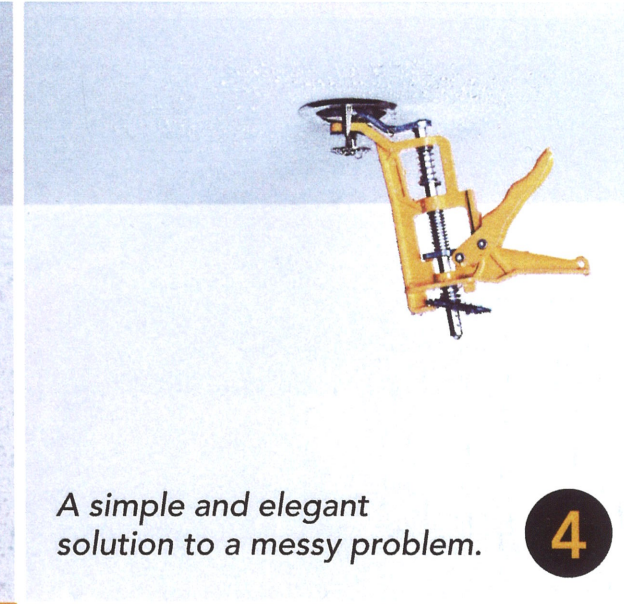

The world's leading
sprinkler shut off tool

 **Shutgun** *shuts off fire sprinklers fast!*

A simple and elegant solution to a messy problem.

Designed and tested to **shut off activated fire sprinkler heads instantly**, Shutgun is your best defense against the expensive and hazardous effects of water damage.

Water from a sprinkler head can exceed 25 gallons per minute causing thousands of dollars in damage every minute left running. Simply place the jaws in the opened sprinkler head with one hand and squeeze the handle once or twice and the water will stop immediately.